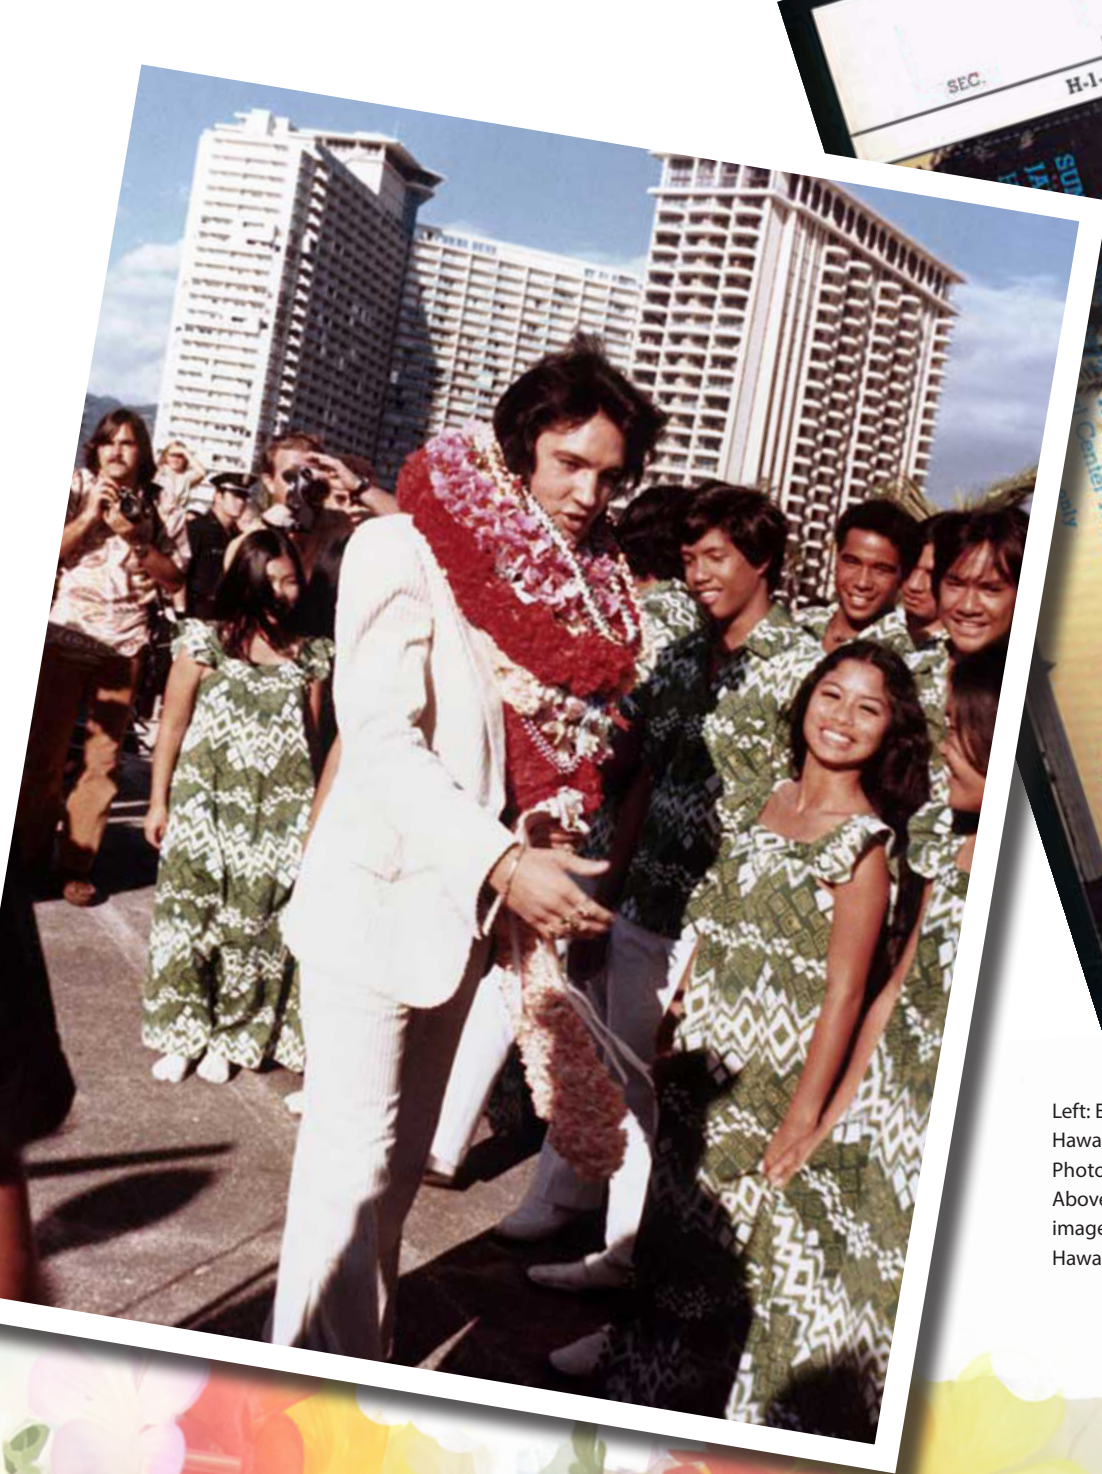

Left: Elvis Presley greets fans by the Hilton Hawaiian Village and the former Ilikai Hotel. Photo: Elvis Presley Enterprises, Inc. Above: Original ticket stub featuring images of Elvis Presley and the late Hawaiian entertainer Kui Lee.

ELVIS,

Aloha from Hawaii

40-Year Anniversary Presentation